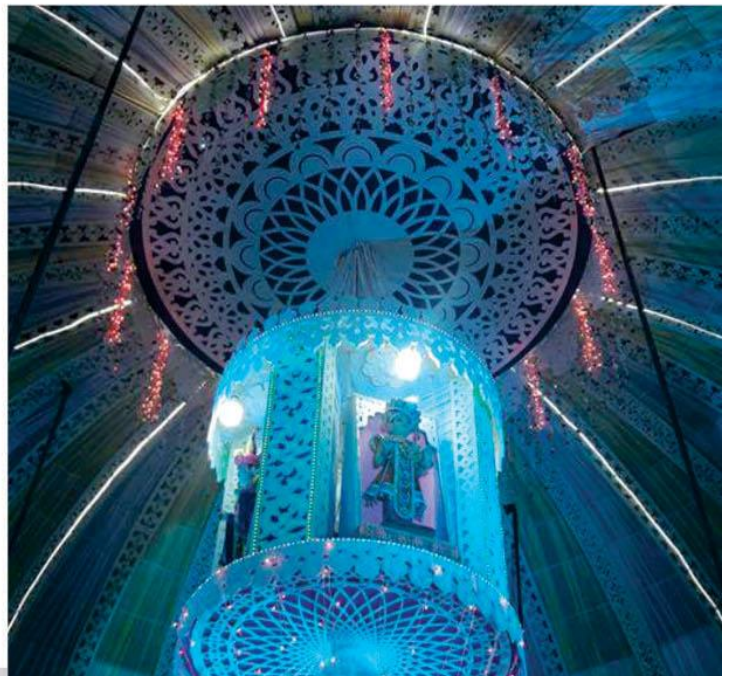

HARDYPLAST™

wood polymer composites

PVC WPC Grill Boards

Beautiful CNC designs from WPVC foam sheet panels, creates spiritual-Royal ambience in temple interior.

P: +91.846 000 2427
E: info@wpc-centre.com
W: www.wpc-centre.com

WPC CENTRE
wpc materials & projects

**MADE BY
HARDYPLAST**